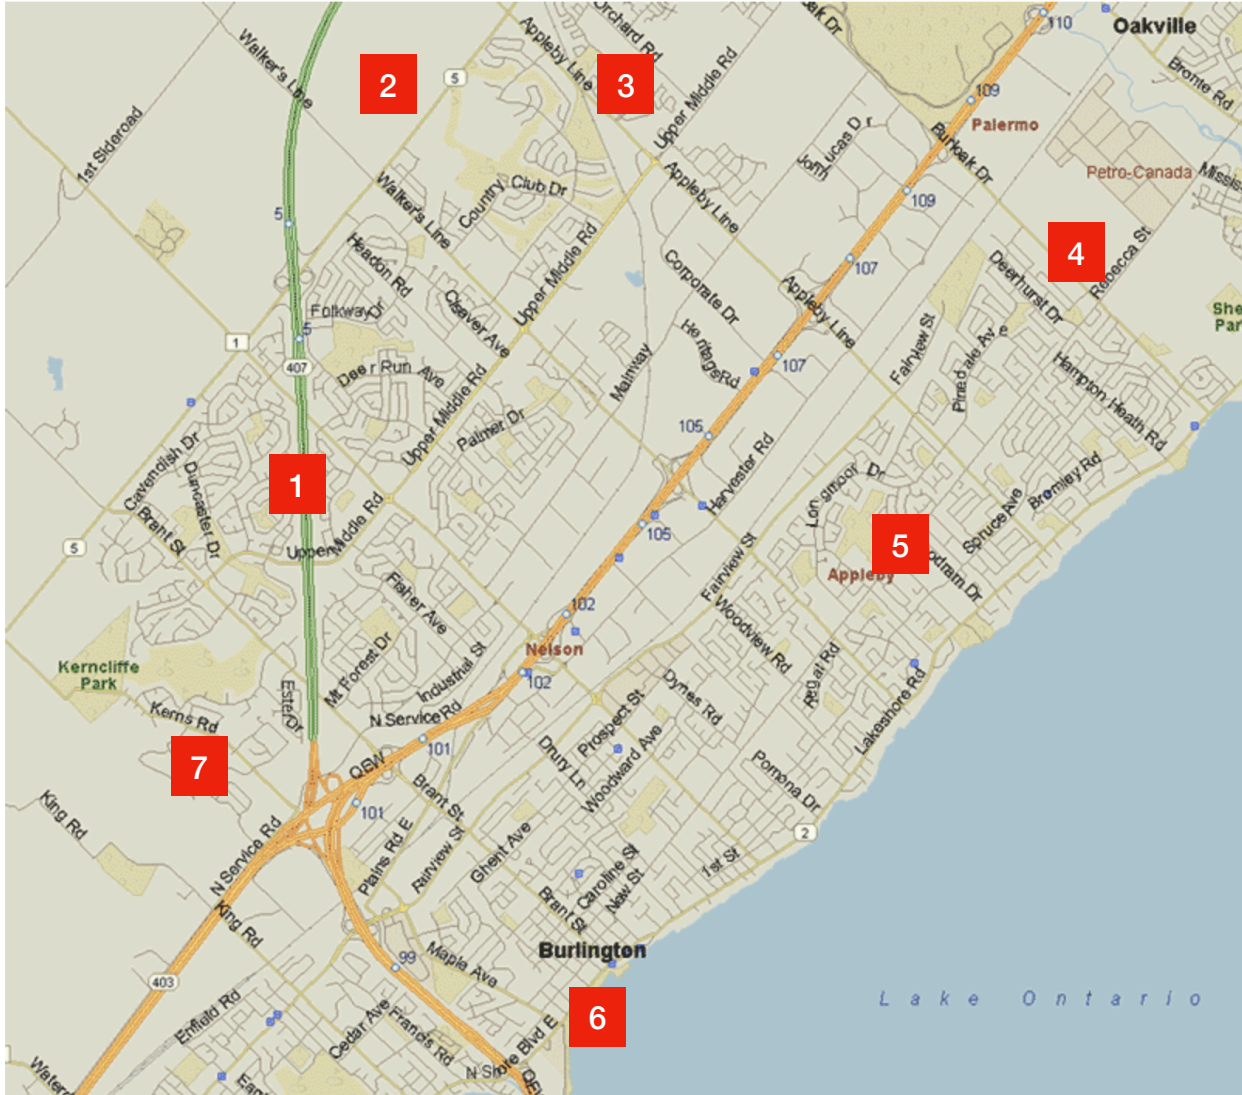

Area # 1

2176 Devlin Drive
2375 Brunswick Court
2392 Arnold Crescent
3052 Autumn Hill Crescent

Area # 2

Settlement Court
Hadfield Court
Windy Oaks Drive

Area # 3

5134 Blue Spruce Avenue
5183 Blue Spruce Avenue

Area # 4

566 Deerhurst Drive
5563/5565 Schueller Cres.
5450 Cornwall Court
Colonial Court
4350 Kerry Drive
5031 Spruce Avenue

Area # 5

336 Camelot Court
3360 Spruce Avenue

Area # 6

Spencer Smith Park

Area # 7

Forestvale & Four Seasons

Area # 8

2290 Sunnydale Drive